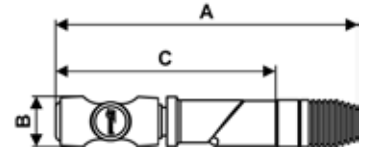

PREVOS1 SAFETY QUICK COUPLINGS - 1/4» AUTOMOTIVE PROFILE

Threaded swivel coupler

Profile : TRUFLATE

Min/max operating pressure 29 / 174 psi	Flow rate at 87 psi 29 CFM	ID passage 1/4"	Temperature min/max 5 / 158 °F
---	--------------------------------------	---------------------------	--

Part number	Female thread	Net weight (Kg)	Dim. A (inch)	Dim. B (inch)	Dim. C (inch)
USI 061201SW	NPT1/4	0,173	2.8	1.18	0.79
USI 061202SW	NPT3/8	0,169	6.89	1.18	5.05